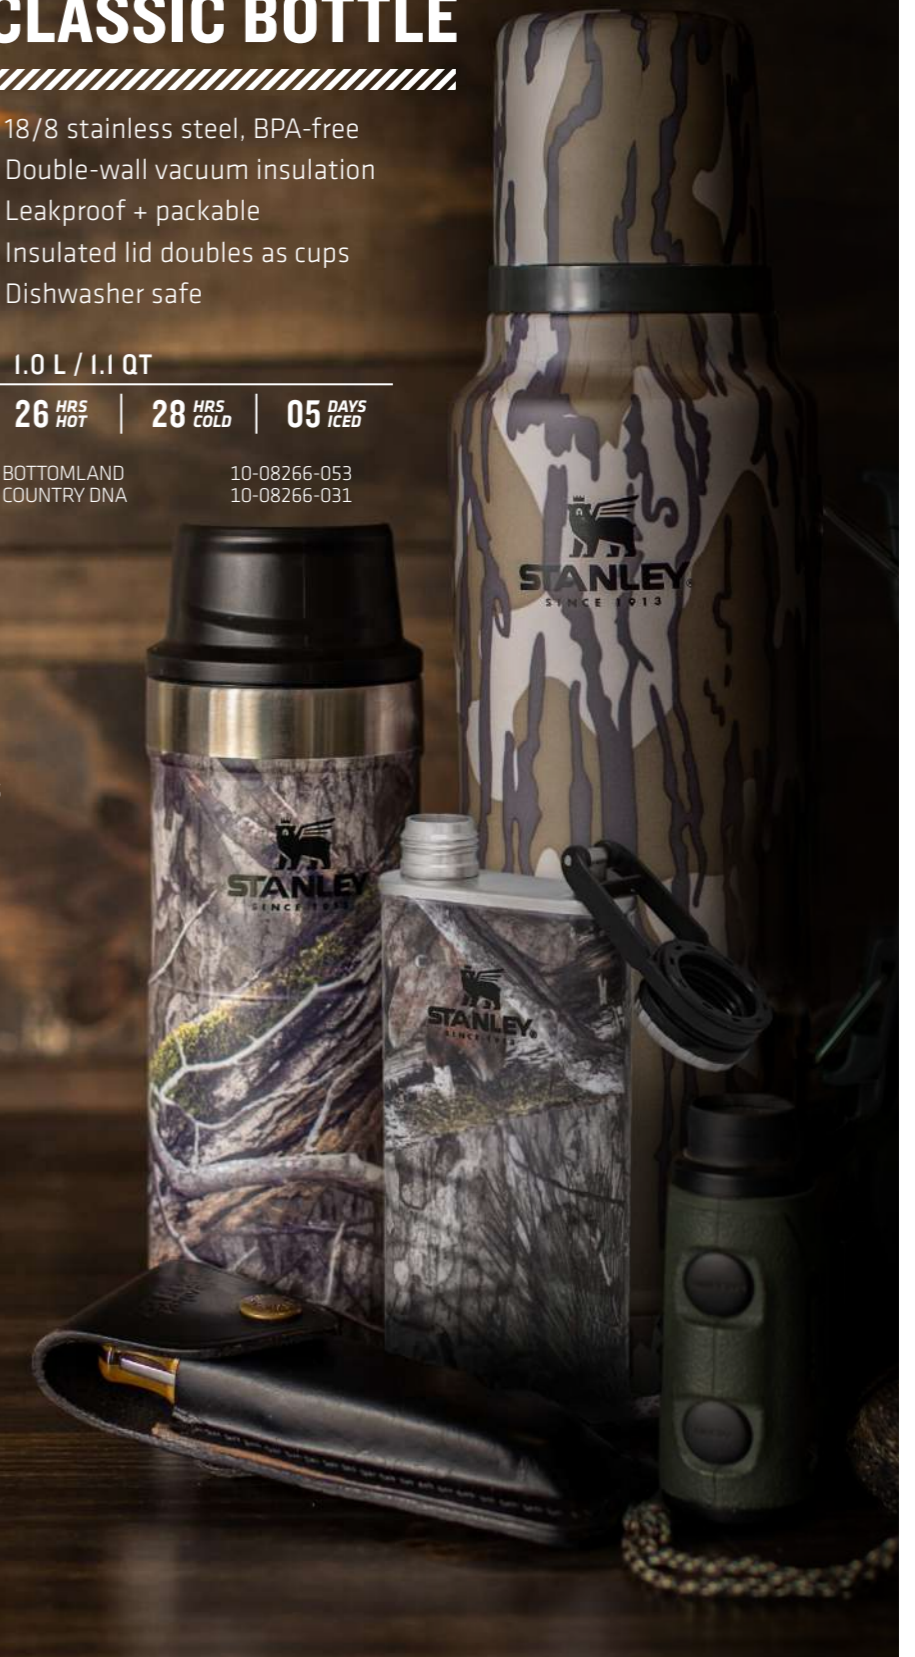

THE MOSSY OAK® EASY-FILL WIDE MOUTH FLASK

- 18/8 stainless steel, BPA-free
- Leakproof + packable
- Never-lose cap
- Wide-mouth opening

0.23 L / 8 OZ

COUNTRY DNA

10-00837-244